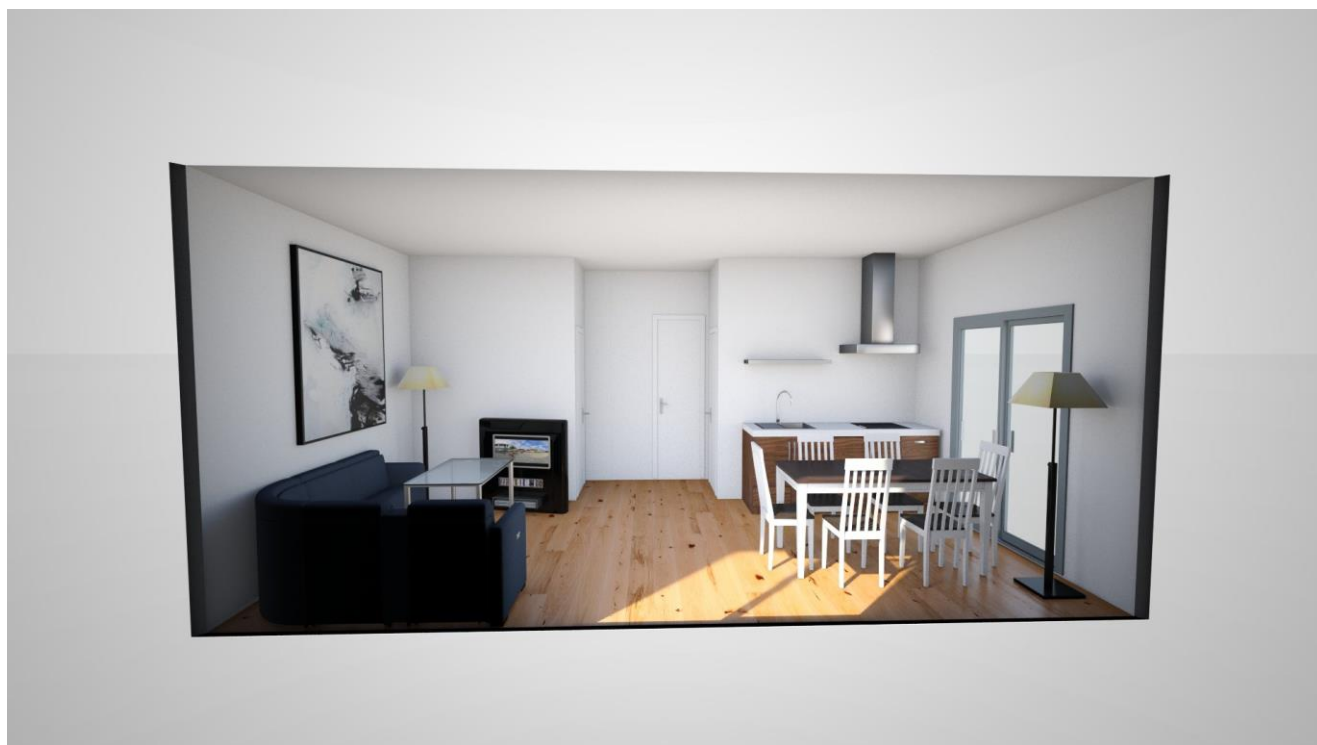

PROJEKT: DOUBLE CONTAINER WITH SLOPING ROOF AND PERGOLA