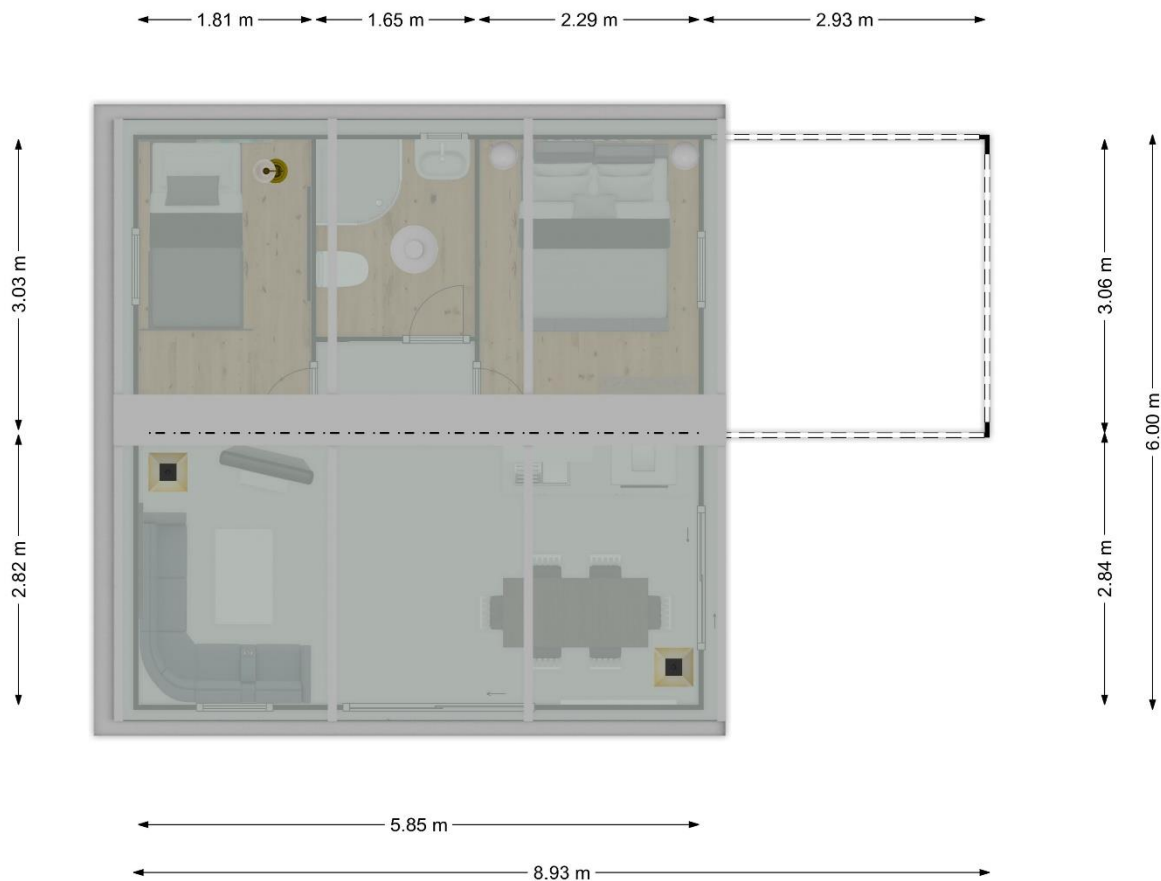

PROJEKT: DOUBLE CONTAINER WITH SLOPING ROOF AND PERGOLA

CONFIGURATION:

- Configured by two containers in the size 3000x5950x2800mm
- Sloping roof with attached pergola
- Master bedroom and guest room
- Separate bathroom

PROJEKT: DOUBLE CONTAINER WITH SLOPING ROOF AND PERGOLA

PROJEKT: DOUBLE CONTAINER WITH SLOPING ROOF AND PERGOLA

VICTORY MARINE d.o.o. Pula
52 100 Pula Kandlerova 8
MBS: 040312722 OIB: 16773172388
Tel/*Fax: +385 /0/ 52 384 511 / GSM: + 385 /0/99 325 6325
EMAIL: info@victory marine.hr / WEB: www.victory marine.hr