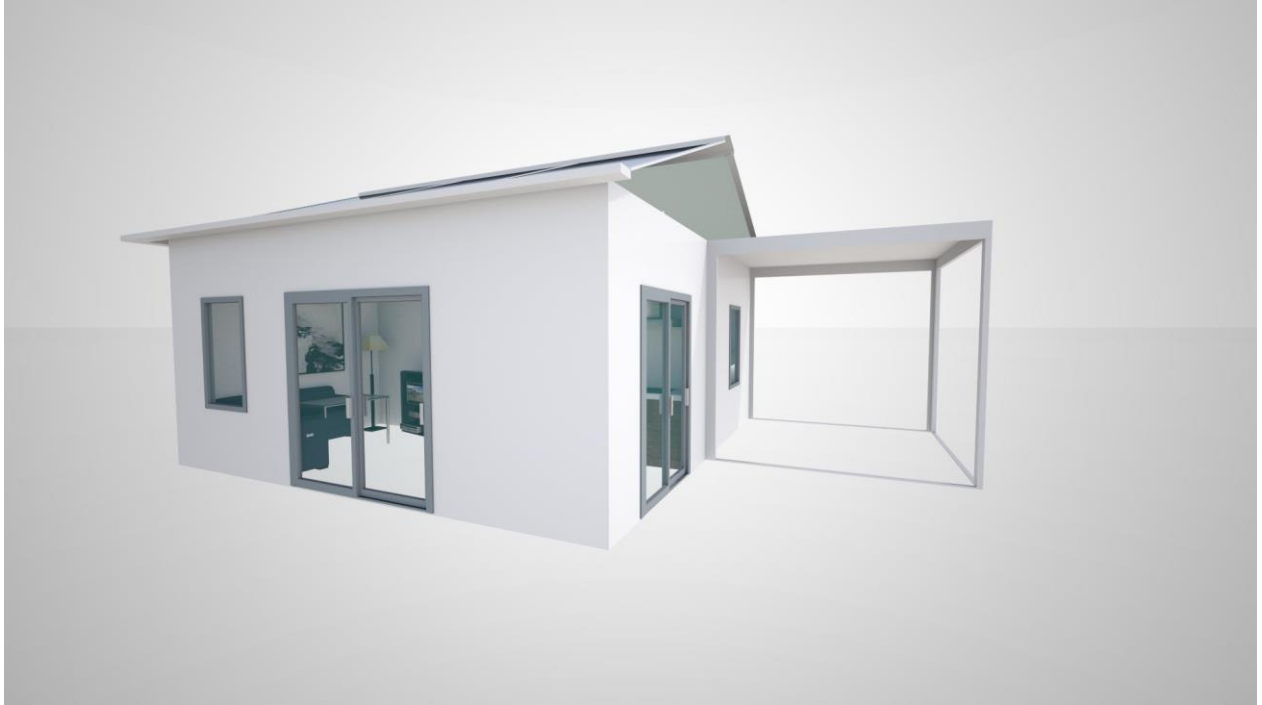

PROJEKT: DOUBLE CONTAINER WITH SLOPING ROOF AND PERGOLA

CONFIGURATION:

- Configured by two containers in the size 3000x5950x2800mm
- Sloping roof with attached pergola
- Master bedroom and guest room
- Separate bathroom

PROJEKT: DOUBLE CONTAINER WITH SLOPING ROOF AND PERGOLA

PROJEKT: DOUBLE CONTAINER WITH SLOPING ROOF AND PERGOLA

VICTORY MARINE d.o.o. Pula
52 100 Pula Kandlerova 8
MBS: 040312722 OIB: 16773172388
Tel/*Fax: +385 /0/ 52 384 511 / GSM: + 385 /0/99 325 6325
EMAIL: info@victory marine.hr / WEB: www.victory marine.hr