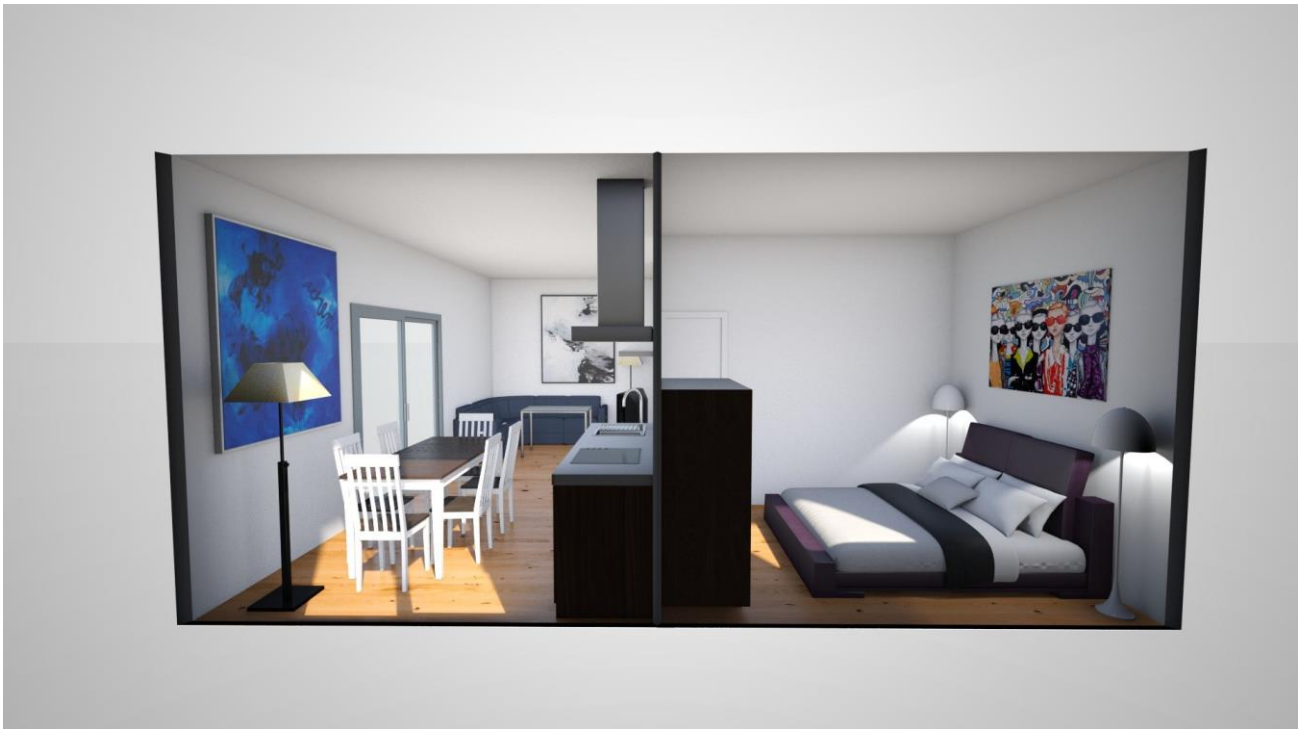

PROJEKT: DOUBLE CONTAINER WITH SLOPING ROOF AND PERGOLA

CONFIGURATION:

- Configured by two containers in the size 3000x5950x2800mm
- Sloping roof with attached pergola
- Master bedroom and guest room
- Separate bathroom

PROJEKT: DOUBLE CONTAINER WITH SLOPING ROOF AND PERGOLA

PROJEKT: DOUBLE CONTAINER WITH SLOPING ROOF AND PERGOLA

VICTORY MARINE d.o.o. Pula
52 100 Pula Kandlerova 8
MBS: 040312722 OIB: 16773172388
Tel/*Fax: +385 /0/ 52 384 511 / GSM: + 385 /0/99 325 6325
EMAIL: info@victory marine.hr / WEB: www.victory marine.hr